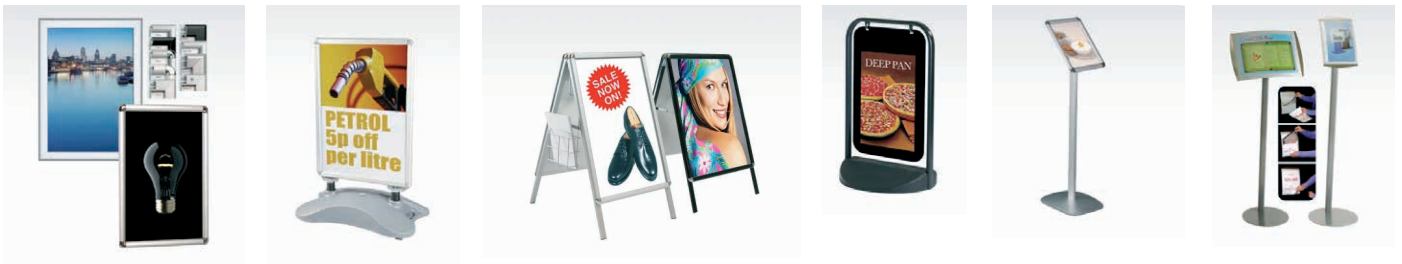

UNIT 1B SPA FIELDS INDUSTRIAL
ESTATE, NEW STREET, SLAITHWAITE
HUDDERSFIELD. HD7 5BB

Any graphics/posters shown in our brochure are not included and are for illustration purposes only.
Romac operates a policy of continuous improvement to its products and therefore reserves the right to alter designs, specifications and prices without prior notice.

Tel 01484 847753 and 841362
Fax 01484 846085

Email sales@romacstainless.co.uk
www.romacstainless.co.uk

romac
DISPLAY SOLUTIONS