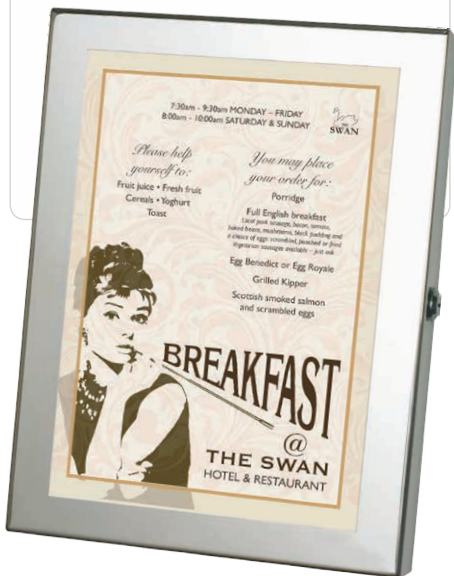

POSTER CASES & NOTICE BOARDS

Saturn Range

- Powder coated Zintec steel
- Standard colour silver
- Other colours on request